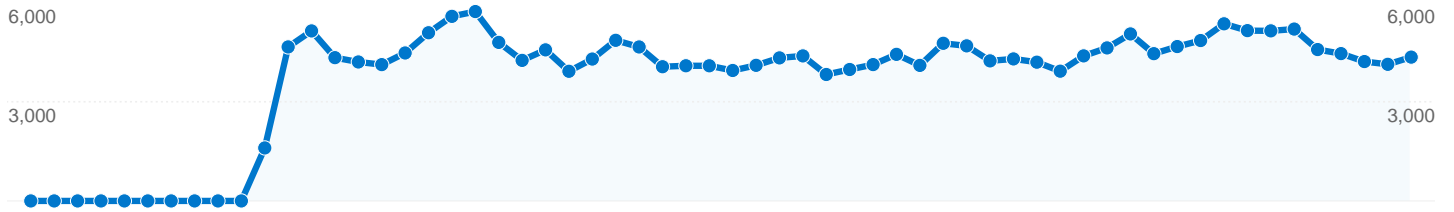

Site Usage

271,047 Visits

30.85% Bounce Rate

932,676 Pageviews

00:03:43 Avg. Time on Site

3.44 Pages/Visit

66.41% % New Visits

Visitors Overview

180,069 people visited this site

 **271,047** Visits

 **180,069** Absolute Unique Visitors

 **932,676** Pageviews

 **3.44** Average Pageviews

 **00:03:43** Time on Site

 **30.85%** Bounce Rate

 **66.62%** New Visits

271,047 visits came from 177 countries/territories

Site Usage

Country/Territory	Visits	Pages/Visit	Avg. Time on Site	% New Visits	Bounce Rate
United States	143,738	3.60	00:03:59	64.31%	26.05%
Canada	20,937	3.42	00:03:35	65.21%	27.85%
Japan	17,253	3.42	00:02:09	75.62%	38.65%
United Kingdom	13,775	3.31	00:03:23	71.96%	34.08%
Mexico	7,426	3.64	00:04:43	64.35%	31.12%
Germany	5,538	2.85	00:02:35	71.00%	52.53%
Netherlands	4,037	3.39	00:03:19	71.19%	31.19%
Australia	3,937	3.17	00:03:57	71.50%	32.74%
Finland	3,420	2.91	00:02:44	60.73%	31.99%
Spain	3,019	3.09	00:03:26	70.55%	39.19%