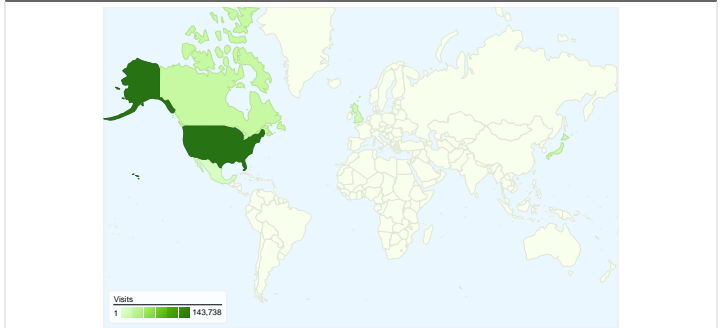

Map Overlay world