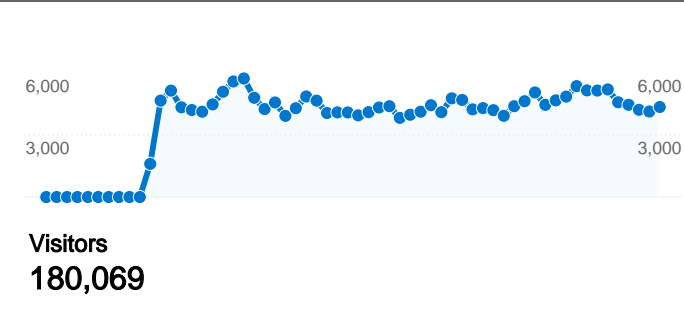

Site Usage

271,047 Visits

30.85% Bounce Rate

932,676 Pageviews

00:03:43 Avg. Time on Site

3.44 Pages/Visit

66.41% % New Visits

Visitors Overview

180,069 people visited this site

 **271,047** Visits

 **180,069** Absolute Unique Visitors

 **932,676** Pageviews

 **3.44** Average Pageviews

 **00:03:43** Time on Site

 **30.85%** Bounce Rate

 **66.62%** New Visits

271,047 visits came from 177 countries/territories

Site Usage

Country/Territory	Visits	Pages/Visit	Avg. Time on Site	% New Visits	Bounce Rate
United States	143,738	3.60	00:03:59	64.31%	26.05%
Canada	20,937	3.42	00:03:35	65.21%	27.85%
Japan	17,253	3.42	00:02:09	75.62%	38.65%
United Kingdom	13,775	3.31	00:03:23	71.96%	34.08%
Mexico	7,426	3.64	00:04:43	64.35%	31.12%
Germany	5,538	2.85	00:02:35	71.00%	52.53%
Netherlands	4,037	3.39	00:03:19	71.19%	31.19%
Australia	3,937	3.17	00:03:57	71.50%	32.74%
Finland	3,420	2.91	00:02:44	60.73%	31.99%
Spain	3,019	3.09	00:03:26	70.55%	39.19%