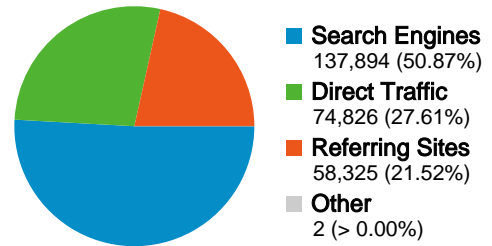

Site Usage

271,047 Visits

30.85% Bounce Rate

932,676 Pageviews

00:03:43 Avg. Time on Site

3.44 Pages/Visit

66.41% % New Visits

Visitors Overview

180,069 people visited this site

 **271,047** Visits

 **180,069** Absolute Unique Visitors

 **932,676** Pageviews

 **3.44** Average Pageviews

 **00:03:43** Time on Site

 **30.85%** Bounce Rate

 **66.62%** New Visits

All traffic sources sent a total of 271,047 visits

-  27.61% Direct Traffic
-  21.52% Referring Sites
-  50.87% Search Engines

Top Traffic Sources

Sources	Visits	% visits	Keywords	Visits	% visits
google (organic)	131,028	48.34%	nes roms	51,946	37.67%
(direct) ((none))	74,826	27.61%	nintendo roms	7,066	5.12%
stumbleupon.com (referral)	9,975	3.68%	nes rom	6,552	4.75%
youtube.com (referral)	6,811	2.51%	the old computer	4,846	3.51%
yahoo (organic)	3,431	1.27%	theoldcomputer.com	4,276	3.10%

271,047 visits came from 177 countries/territories

Site Usage

Country/Territory	Visits	Pages/Visit	Avg. Time on Site	% New Visits	Bounce Rate
United States	143,738	3.60	00:03:59	64.31%	26.05%
Canada	20,937	3.42	00:03:35	65.21%	27.85%
Japan	17,253	3.42	00:02:09	75.62%	38.65%
United Kingdom	13,775	3.31	00:03:23	71.96%	34.08%
Mexico	7,426	3.64	00:04:43	64.35%	31.12%
Germany	5,538	2.85	00:02:35	71.00%	52.53%
Netherlands	4,037	3.39	00:03:19	71.19%	31.19%
Australia	3,937	3.17	00:03:57	71.50%	32.74%
Finland	3,420	2.91	00:02:44	60.73%	31.99%
Spain	3,019	3.09	00:03:26	70.55%	39.19%