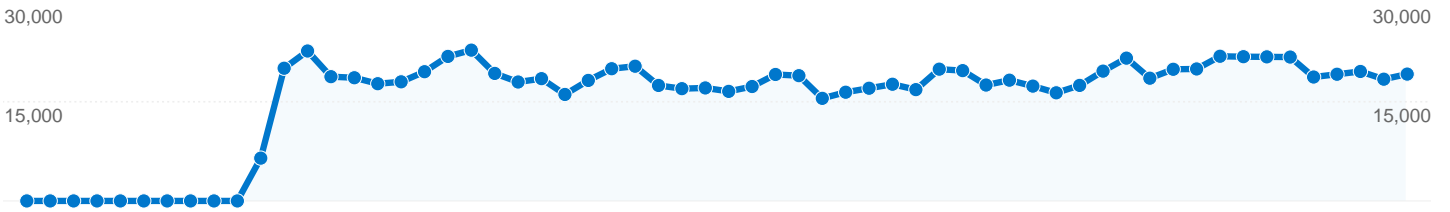

Site Usage

271,047 Visits

30.85% Bounce Rate

932,676 Pageviews

00:03:43 Avg. Time on Site

3.44 Pages/Visit

66.41% % New Visits

Visitors Overview

180,069 people visited this site

 **271,047** Visits

 **180,069** Absolute Unique Visitors

 **932,676** Pageviews

 **3.44** Average Pageviews

 **00:03:43** Time on Site

 **30.85%** Bounce Rate

 **66.62%** New Visits

All traffic sources sent a total of 271,047 visits

-  27.61% Direct Traffic
-  21.52% Referring Sites
-  50.87% Search Engines

Top Traffic Sources

Sources	Visits	% visits	Keywords	Visits	% visits
google (organic)	131,028	48.34%	nes roms	51,946	37.67%
(direct) ((none))	74,826	27.61%	nintendo roms	7,066	5.12%
stumbleupon.com (referral)	9,975	3.68%	nes rom	6,552	4.75%
youtube.com (referral)	6,811	2.51%	the old computer	4,846	3.51%
yahoo (organic)	3,431	1.27%	theoldcomputer.com	4,276	3.10%

271,047 visits came from 177 countries/territories

Site Usage

Country/Territory	Visits	Pages/Visit	Avg. Time on Site	% New Visits	Bounce Rate
United States	143,738	3.60	00:03:59	64.31%	26.05%
Canada	20,937	3.42	00:03:35	65.21%	27.85%
Japan	17,253	3.42	00:02:09	75.62%	38.65%
United Kingdom	13,775	3.31	00:03:23	71.96%	34.08%
Mexico	7,426	3.64	00:04:43	64.35%	31.12%
Germany	5,538	2.85	00:02:35	71.00%	52.53%
Netherlands	4,037	3.39	00:03:19	71.19%	31.19%
Australia	3,937	3.17	00:03:57	71.50%	32.74%
Finland	3,420	2.91	00:02:44	60.73%	31.99%
Spain	3,019	3.09	00:03:26	70.55%	39.19%