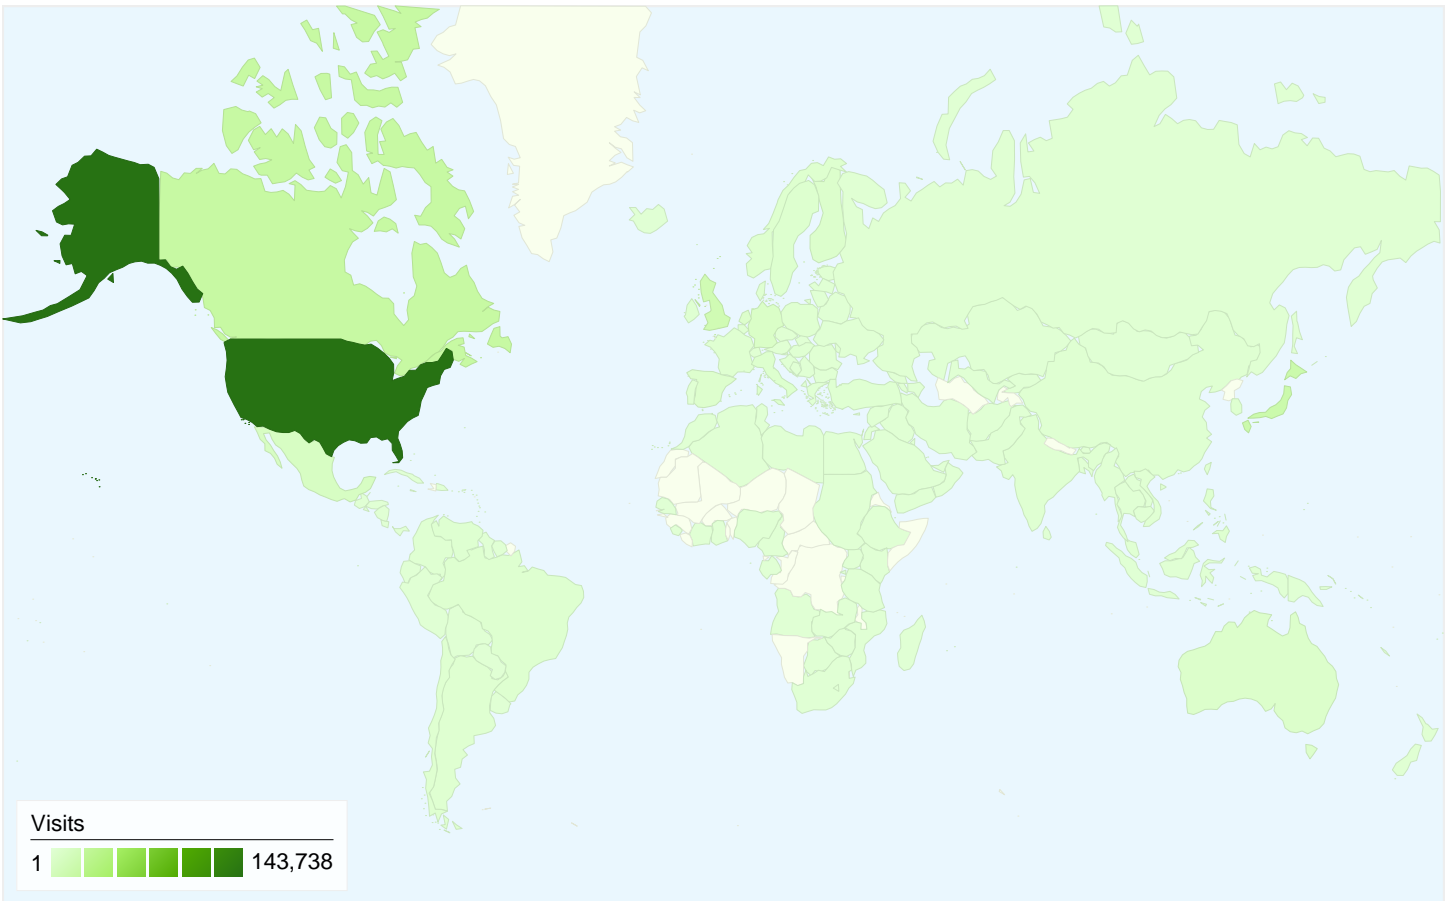

180,069 people visited this site

 **271,047** Visits

 **180,069** Absolute Unique Visitors

 **932,676** Pageviews

 **3.44** Average Pageviews

 **00:03:43** Time on Site

 **30.85%** Bounce Rate

 **66.62%** New Visits

Technical Profile

Browser	Visits	% visits	Connection Speed	Visits	% visits
Internet Explorer	132,719	48.97%	Cable	100,399	37.04%
Firefox	107,223	39.56%	DSL	79,592	29.36%
Safari	22,109	8.16%	Unknown	60,388	22.28%
Opera	6,690	2.47%	T1	21,857	8.06%
Mozilla	920	0.34%	Dialup	7,407	2.73%

All traffic sources sent a total of 271,047 visits

-  27.61% Direct Traffic
-  21.52% Referring Sites
-  50.87% Search Engines

Top Traffic Sources

Sources	Visits	% visits	Keywords	Visits	% visits
google (organic)	131,028	48.34%	nes roms	51,946	37.67%
(direct) ((none))	74,826	27.61%	nintendo roms	7,066	5.12%
stumbleupon.com (referral)	9,975	3.68%	nes rom	6,552	4.75%
youtube.com (referral)	6,811	2.51%	the old computer	4,846	3.51%
yahoo (organic)	3,431	1.27%	theoldcomputer.com	4,276	3.10%

271,047 visits came from 177 countries/territories

Site Usage

Country/Territory	Visits	Pages/Visit	Avg. Time on Site	% New Visits	Bounce Rate
United States	143,738	3.60	00:03:59	64.31%	26.05%
Canada	20,937	3.42	00:03:35	65.21%	27.85%
Japan	17,253	3.42	00:02:09	75.62%	38.65%
United Kingdom	13,775	3.31	00:03:23	71.96%	34.08%
Mexico	7,426	3.64	00:04:43	64.35%	31.12%
Germany	5,538	2.85	00:02:35	71.00%	52.53%
Netherlands	4,037	3.39	00:03:19	71.19%	31.19%
Australia	3,937	3.17	00:03:57	71.50%	32.74%
Finland	3,420	2.91	00:02:44	60.73%	31.99%
Spain	3,019	3.09	00:03:26	70.55%	39.19%