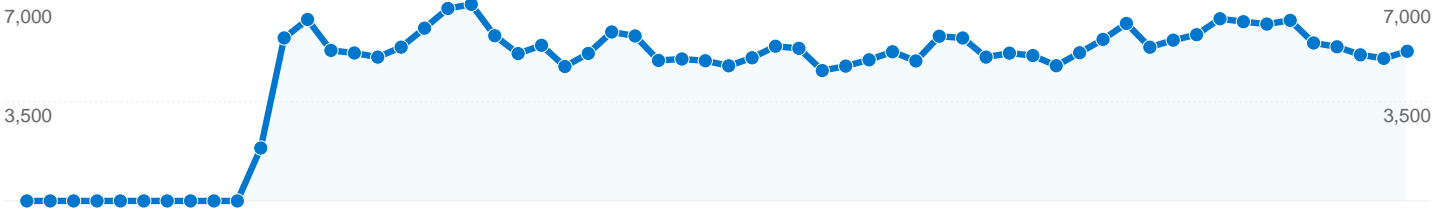

All traffic sources sent a total of 271,047 visits

- 27.61% Direct Traffic
- 21.52% Referring Sites
- 50.87% Search Engines