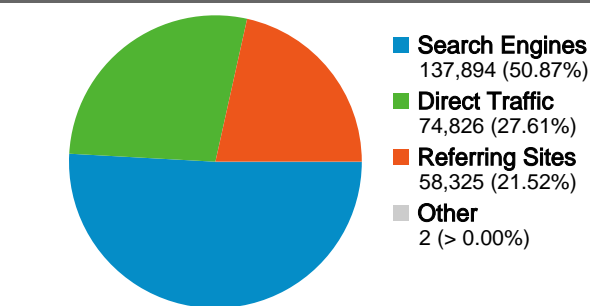

Traffic Sources Overview

Content Overview

Pages	Pageviews	% Pageviews
/Library's/Emulation/NES/RO	195,947	21.01%
/MainMenu.htm	123,923	13.29%
/Library%27s/Emulation/NES/	114,322	12.26%
/Library%27s/Emulation/NES/	104,189	11.17%
/Library's/Emulation/ROMs_su	71,412	7.66%